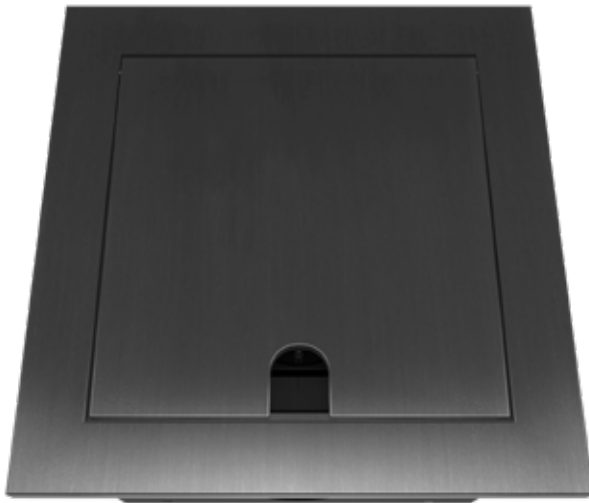

FLOOR BOX

Single floor box

Floor box made of solid brass with black anodized aluminium bottom. Our floor box is available in various patinas. Custom dimensions on request.

Dimensions

Double floor box

Floor box made of solid brass with black anodized aluminium bottom. Our floor box is available in various patinas. Custom dimensions on request.