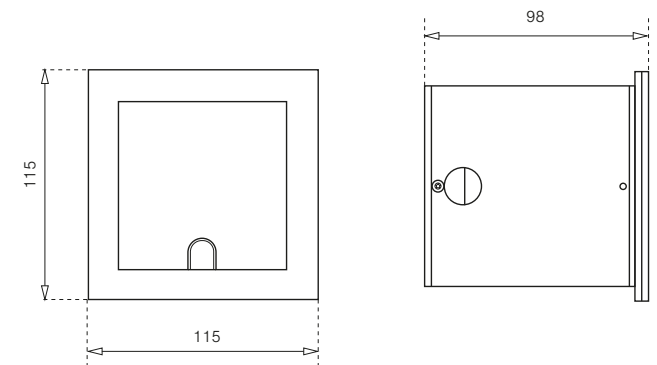

FLOOR BOX

Single floor box

Floor box made of solid brass with black anodized aluminium bottom. Our floor box is available in various patinas. Custom dimensions on request.

Dimensions

Double floor box

Floor box made of solid brass with black anodized aluminium bottom. Our floor box is available in various patinas. Custom dimensions on request.

Dimensions

ATELIER LUXUS s.r.l.

9 Rue de la Baronnerie
4920 Harzé, BELGIUM

Tel. +32 (0) 4 344 44 51

Pour toutes vos demandes contactez :
For all inquiries write to:

- info@atelierluxus.com pour les informations générales
 - info@atelierluxus.com for general inquiry
- support@atelierluxus.com pour les informations commerciales & marketing
 - support@atelierluxus.com for sales & marketing