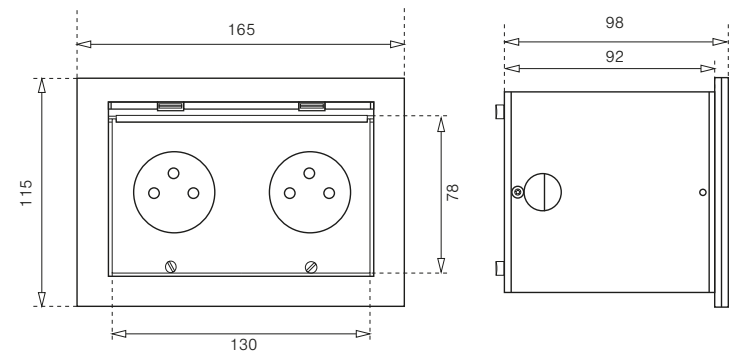

Dimensions